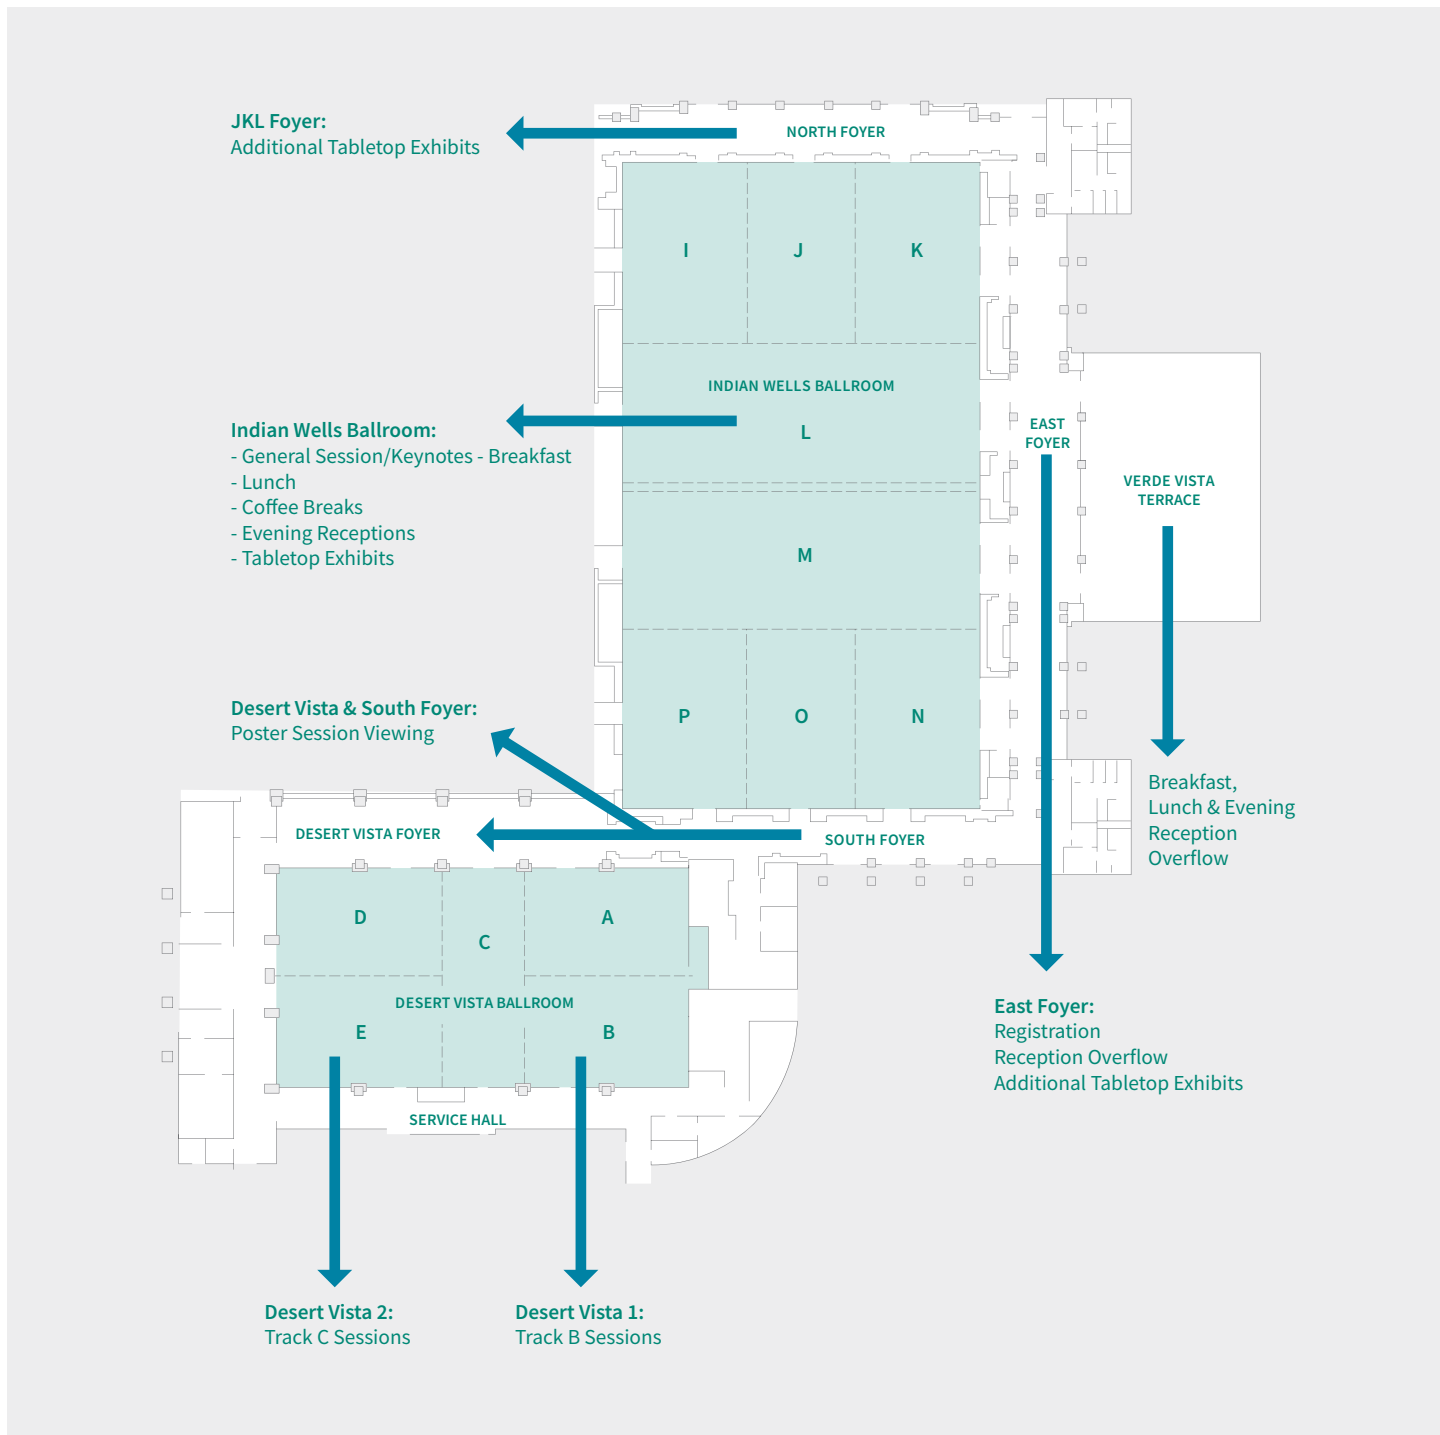

February 25-28, 2024

Hyatt Regency Indian Wells Resort & Spa
Indian Wells, California
wastesymposium.com

Campus Map

Powered By:

Strategic Partner:

**Environmental Research
& Education Foundation[™]**
Lighting the way towards a more circular economy

Floor Plan – Conference Center

*****WELCOME RECEPTION WILL BE HELD OUTDOORS IN THE GROVE***
SEE OUTDOOR MAP ON LAST PAGE FOR LOCATION**

Floor Plan – Main Building

*****CITRUS MARKETPLACE WILL ALSO BE AVAILABLE LOCATED
IN THE HYATT MAIN LOBBY***
SEE OUTDOOR MAP ON LAST PAGE FOR LOCATION**

Map – Hotel