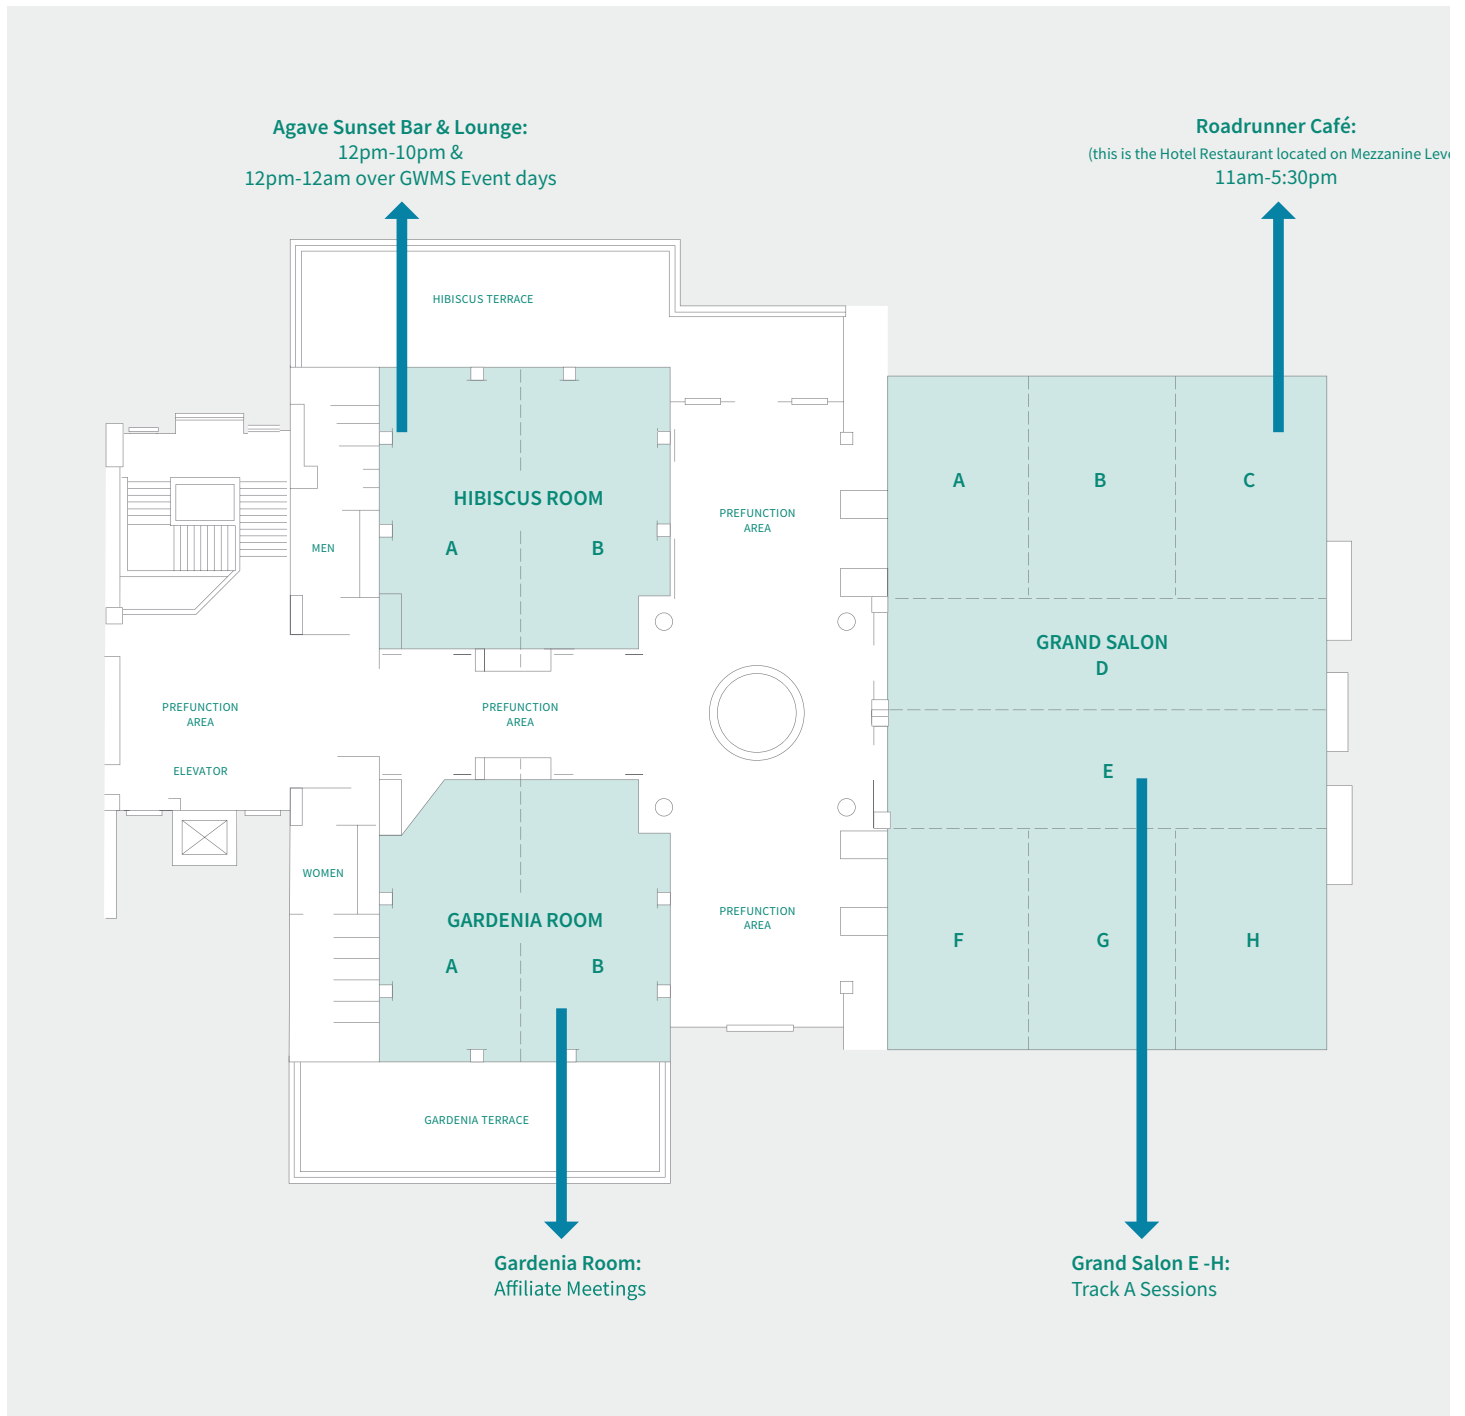

February 25-28, 2024

Hyatt Regency Indian Wells Resort & Spa
Indian Wells, California
wastesymposium.com

Campus Map

Powered By:

Strategic Partner:

**Environmental Research
& Education Foundation[™]**
Lighting the way towards a more circular economy

Floor Plan – Conference Center

*****WELCOME RECEPTION WILL BE HELD OUTDOORS IN THE GROVE***
SEE OUTDOOR MAP ON LAST PAGE FOR LOCATION**

Floor Plan – Main Building

*****CITRUS MARKETPLACE WILL ALSO BE AVAILABLE LOCATED
IN THE HYATT MAIN LOBBY***
SEE OUTDOOR MAP ON LAST PAGE FOR LOCATION**

Map – Hotel